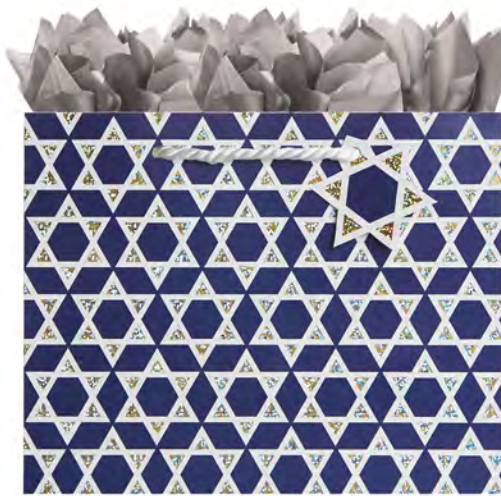

Small Tote XST635
\$5.95 / \$17.85 ½ dz

TISSUE FT16

8 Nights

MATTE / FOIL • INSIDE PRINT

Small Tote XST648
\$4.95 / \$14.85 ½ dz

TISSUE FT16

Hanukkah Stars

MATTE / FOIL / EMBOSSED • INSIDE PRINT

Medium Tote MT636
\$6.95 / \$20.85 ½ dz

TISSUE FT16, FT39

Joy of Lights

MATTE / FOIL • INSIDE PRINT

Large Tote XLT796
\$5.50 / \$16.50 ½ dz

TISSUE MM14

Star of David

MATTE / HOLOGRAPHIC • INSIDE PRINT

Large Tote XLT768
\$6.95 / \$20.85 ½ dz

TISSUE FT16, FT39

Hanukkah Sefer

MATTE / FOIL • INSIDE PRINT

Medium Tote XMT588
\$6.95 / \$20.85 ½ dz

TISSUE FT16, FT39

Yamaka Dog

MATTE / HOLOGRAPHIC ON XLT, XMT & FOIL ON XIT • INSIDE PRINT

Large Tote XLT543
\$7.95 / \$23.85 ½ dz

Medium Tote XMT543
\$6.95 / \$20.85 ½ dz

Tiny Tote XTT543
\$3.50 / \$10.50 ½ dz

TISSUE MM14

TISSUE FT16, FT39

Floral Menorah

MATTE / SPARKLE • INSIDE PRINT

Large Tote XLT541
\$5.95 / \$17.85 ½ dz