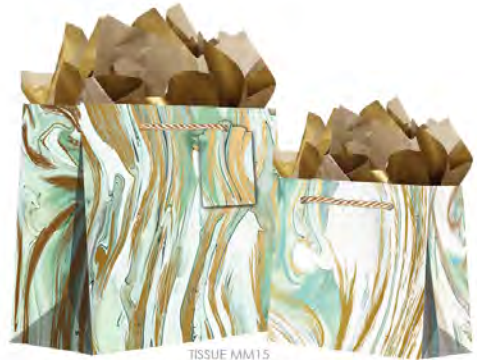

Modern Marvels

TISSUE FT13

TISSUE F109

Christmas Party

MATTE / HOLOGRAPHIC • INSIDE PRINT

Tiny Tote XTT720 \$3.95 / \$11.85 ½ dz
 Medium Tote XMT720 \$6.95 / \$20.85 ½ dz
 Small Tote XST720 \$4.95 / \$14.85 ½ dz

TISSUE MM15

Marbled Mint

MATTE / FOIL • INSIDE PRINT

Small Tote ST736 \$4.95 / \$14.85 ½ dz
 Tiny Tote TT736 \$3.95 / \$11.85 ½ dz

TISSUE MM15

Marbled Red

MATTE / FOIL • INSIDE PRINT

Large Tote XLT629 \$7.95 / \$23.85 ½ dz
 Medium Tote XMT629 \$6.95 / \$20.85 ½ dz