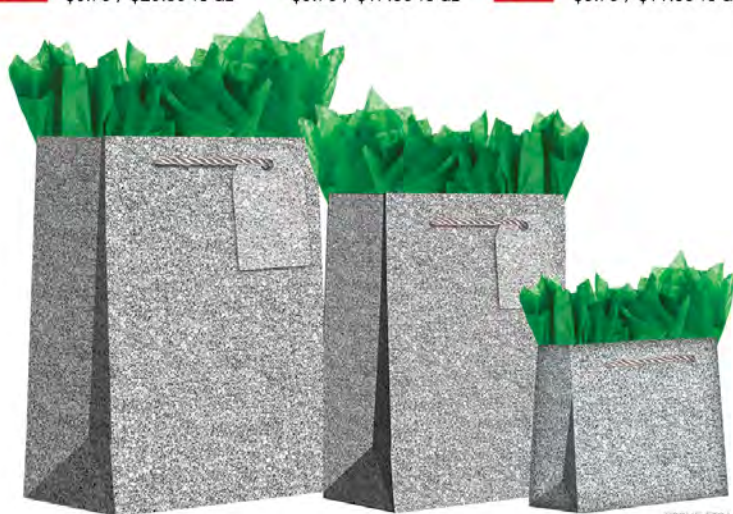

TISSUE FT21

Silver Sparkle

FULL SILVER SPARKLE • INSIDE PRINT

Medium Tote MT750
$6.95 / $20.85 ½ dz

Small Tote ST750
$5.95 / $17.85 ½ dz

Tiny Tote TT750
$3.95 / $11.85 ½ dz