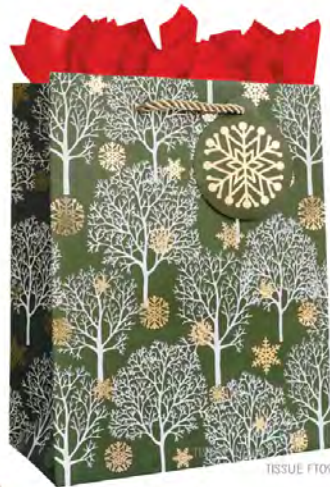

Medium Tote XMT634
\$6.95 / \$20.85 ½ dz

Small Tote XST634
\$5.95 / \$17.85 ½ dz

TISSUE FT09, RT15, MM15

TISSUE MM15

Christmas Flowers

MATTE / FOIL • INSIDE PRINT

Medium Tote XMT527
\$5.50 / \$16.50 ½ dz

Tiny Tote XTT527
\$2.95 / \$8.85 ½ dz