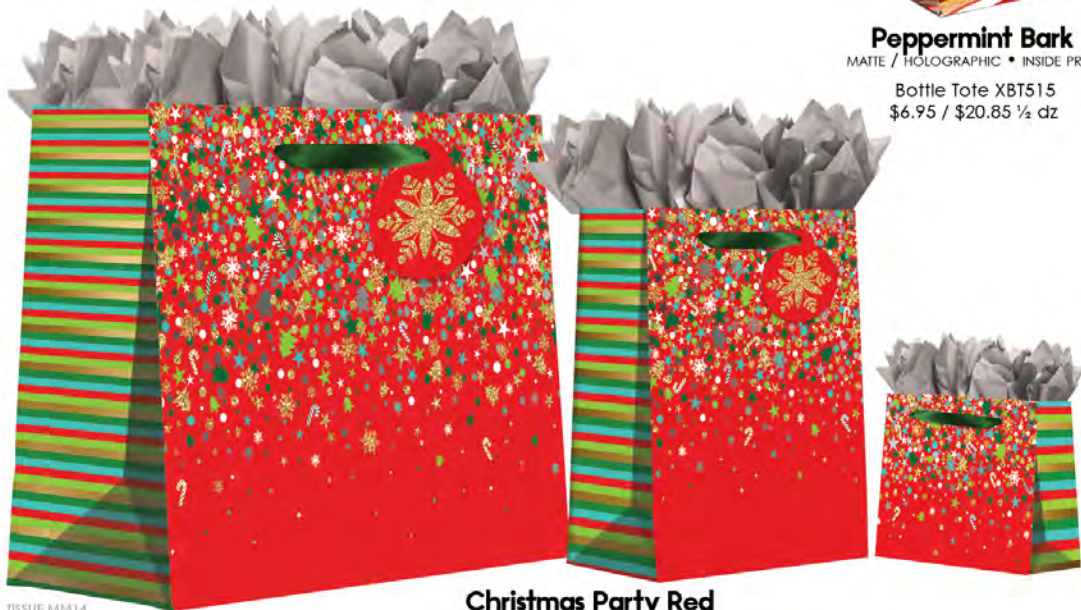

Peppermint Bark

MATTE / HOLOGRAPHIC • INSIDE PRINT

Bottle Tote XBT515 $6.95 / $20.85 ½ dz

TISSUE MM14

Christmas Party Red

MATTE / HOLOGRAPHIC • INSIDE PRINT

new Jumbo Tote XJT580 $9.95 / $29.85 ½ dz
new Medium Tote XMT580 $6.95 / $20.85 ½ dz
new Tiny Tote XTT580 $3.95 / $11.85 ½ dz