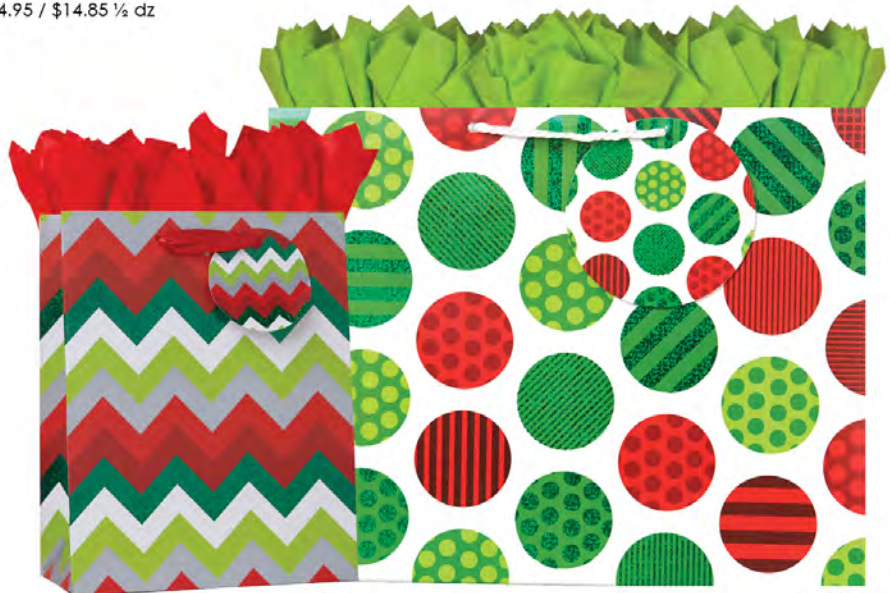

MATTE / SPARKLE • INSIDE PRINT

Large Tote LT421
\$5.95 / \$17.85 ½ dz

Small Tote ST421
\$3.50 / \$10.50 ½ dz

TISSUE FT16, FT39

Gold Dot & Stripe on Kraft

NATURAL KRAFT / FOIL • INSIDE PRINT

new Medium Tote MT998
\$6.95 / \$20.85 ½ dz