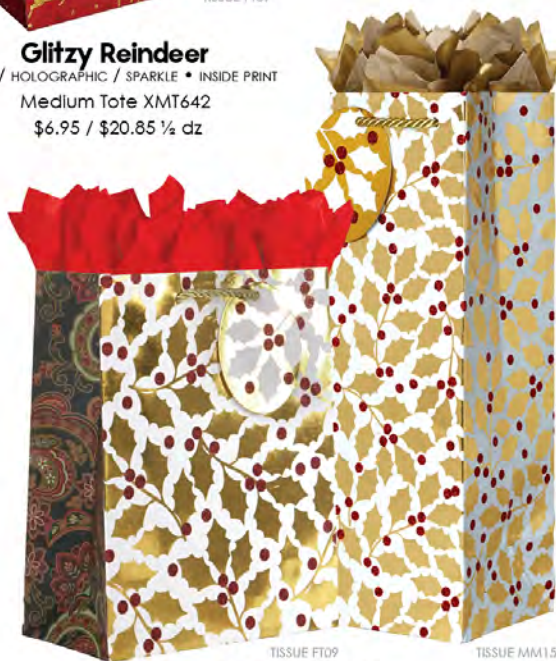

12 Days

MATTE / FOIL • INSIDE PRINT

Bottle Tote XBT503

\$6.95 / \$20.85 ½ dz

Medium Tote XMT503

\$6.95 / \$20.85 ½ dz

TISSUE FT09

TISSUE MM15

Elegant Holly

MATTE / FOIL / SPARKLE • INSIDE PRINT

Medium Tote XMT726

\$5.95 / \$17.85 ½ dz

Bottle Tote XBT726

\$5.95 / \$17.85 ½ dz

TISSUE FT09

Snow Berries