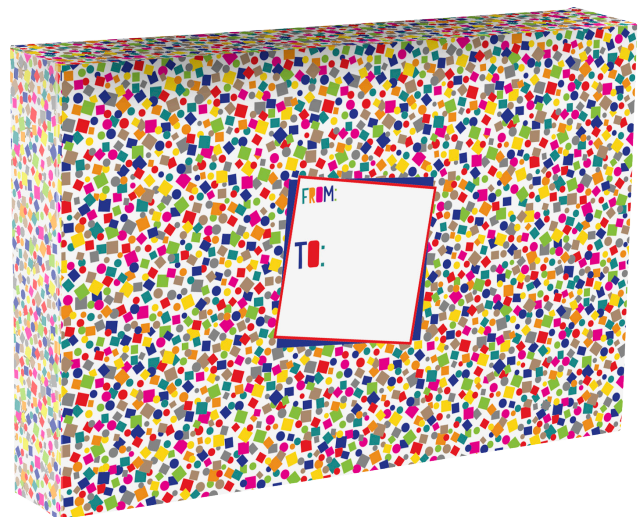

Party Popper White
LB245
METALLIC GOLD & SILVER HIGHLIGHT