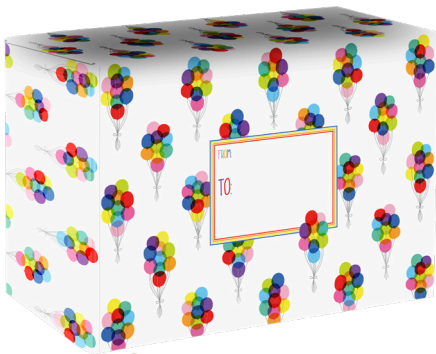

MEDIUM

NEW Bunch of Balloons
MB316
METALLIC SILVER HIGHLIGHT