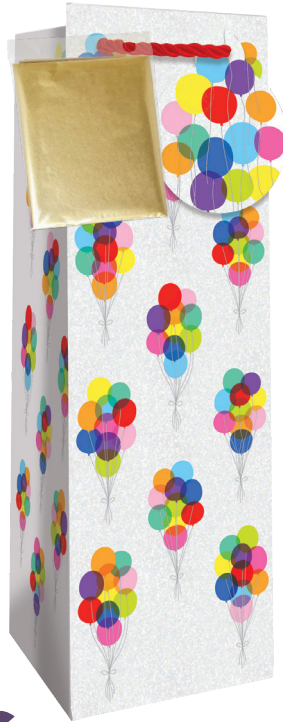

WOOD-LOOK BOTTLE TOTE DISPLAY

BTS16WA Assort. A
 16 designs 12 ea
 Approx. \$800
 (with fixture)

BTS16WB Assort. B
 16 designs 6 ea
 Approx. \$500
 (with fixture)

BTS16W
 16" w x 16" d x 71" h
 White Finish
 16 Hooks Included
 Fixture Cost: \$195

Bottle Totes with Tissue

4½" x 14" x 4½"

**INCLUDES 1 SHEET OF
METALLIC GOLD TISSUE**

All totes have inside printing.

NEW Bunch of Balloons
MATTE / HOLOGRAPHIC
TBT316
\$7.95 / \$23.85 ½ dz

NEW Watercolor Abstract
MATTE / FOIL / EMBOSSED
TBT357
\$7.95 / \$23.85 ½ dz